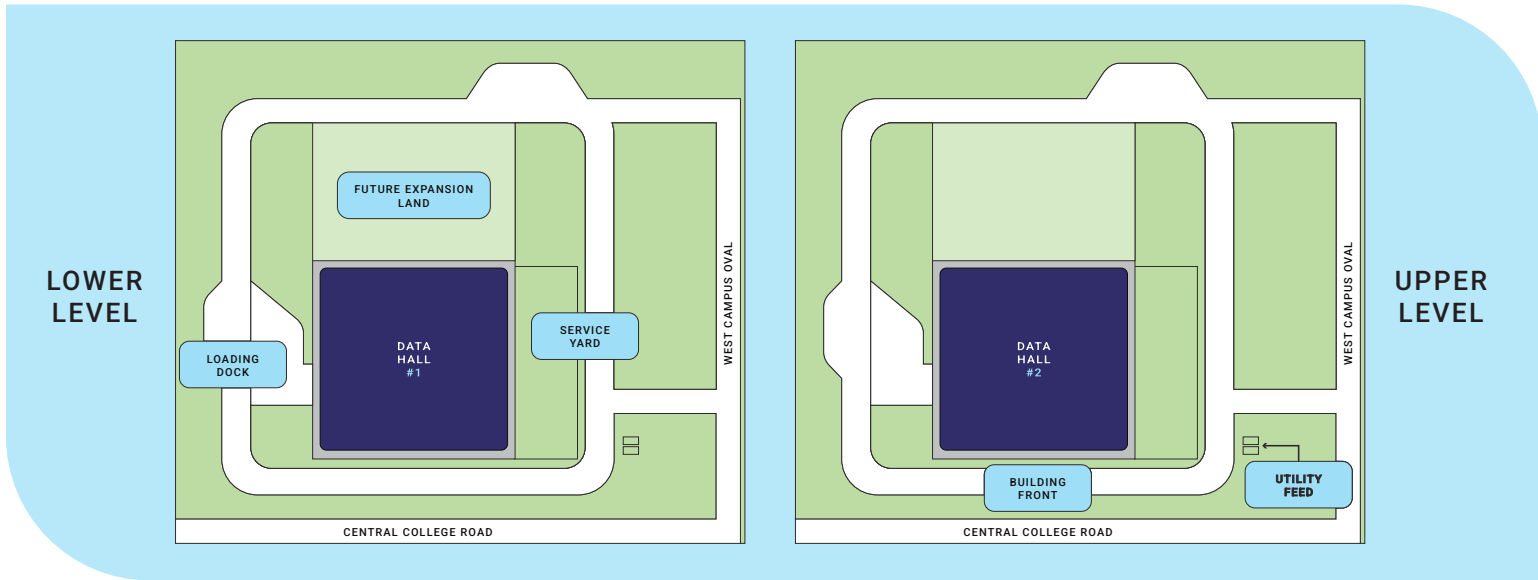

The site provides strong near-term availability and long-term growth potential. The 167,000 SF facility is divisible by cabinets, cages, or suites.

167,000 SF TIER III+ FACILITY

FOUR DIVERSE ENTRANCE CONDUITS

QUICK FACTS

167,000 SF Tier III+ facility

16MW total designed capacity, including high-density, liquid-cooling-ready support

Carrier-neutral connectivity with 4 diverse entry points and 2 CENTRA-operated MMRs

Strategic Columbus location near metro fiber rings and long-haul POPs

★ AMENITIES

Private office space

Secured Storage

Ample parking with two EV charge ports

Loading Dock

Secure Perimeter Fence

CENTRA CMH1 DATA CENTER SPECIFICATIONS