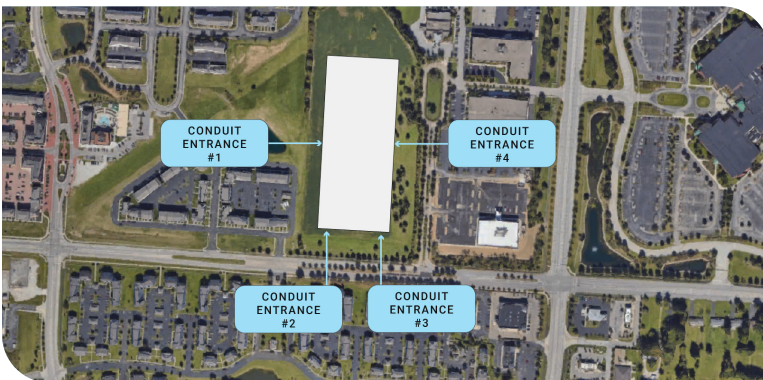

AT-A-GLANCE

OVERVIEW

6300 CENTRAL COLLEGE RD

CENTRA is expanding its national digital interconnection platform with the addition of a purpose-built, Tier III+ Columbus data center. This facility delivers immediate strategic value with diverse network connectivity, high-density power capabilities, and scalable infrastructure designed for AI, HPC, and cloud deployments.

The site provides strong near-term availability and long-term growth potential. The 167,000 SF facility is divisible by cabinets, cages, or suites.

167,000 SF TIER III+ FACILITY

FOUR DIVERSE ENTRANCE CONDUITS

QUICK FACTS

167,000 SF Tier III+ facility

16MW total designed capacity, including high-density, liquid-cooling-ready support

Carrier-neutral connectivity with 4 diverse entry points and 2 CENTRA-operated MMRs

Strategic Columbus location near metro fiber rings and long-haul POPs

★ AMENITIES

Private office space

Secured Storage

Ample parking with two EV charge ports

Loading Dock

Secure Perimeter Fence

CENTRA CMH1 DATA CENTER SPECIFICATIONS